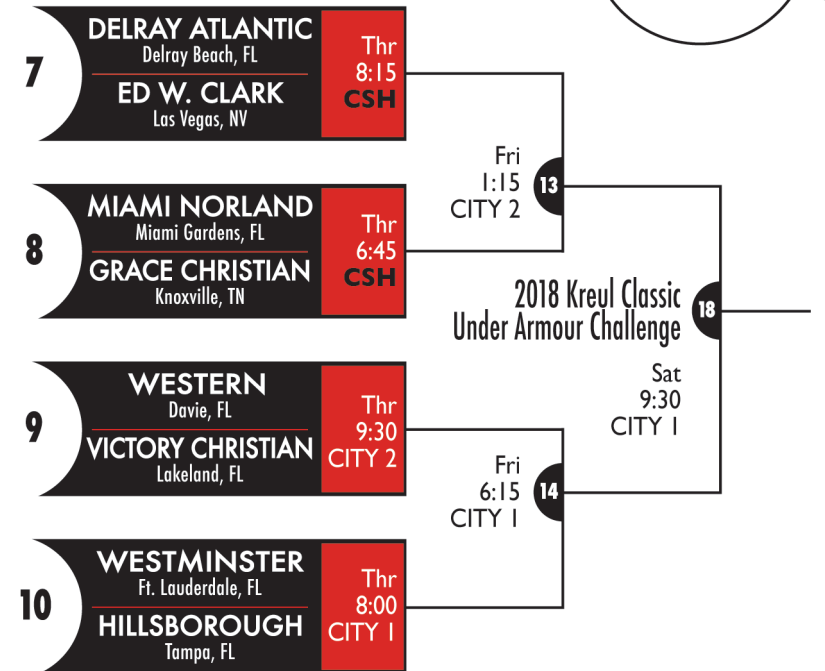

# 2018 KREUL CLASSIC

29th annual tournament featuring top-caliber teams from New York, New Jersey, Pennsylvania, Georgia, Alabama, Colorado, Nevada, Utah, Oklahoma, Tennessee & Florida

## December 19 - 22

Opening round games begin on Wednesday 12/19 & Thursday 12/20  
Championship Finals on Saturday 12/22

**All games are PM (afternoon/evening) unless indicated**

**CITY1 & CITY2:** Coral Springs City Gym, 2501 Coral Springs Dr, Coral Springs, 33065

**TVA:** JP Taravella High, 10600 Riverside Dr, Coral Springs, 33071

**CHS:** Coral Springs High, 7201 West Sample Rd, Coral Springs, 33071

## 2018 KREUL CLASSIC

**CITY:** 2501 Coral Springs Dr, Coral Springs, FL 33065  
**TVA:** 10600 Riverside Dr, Coral Springs, FL 33071  
**CHS:** 7201 West Sample Rd, Coral Springs, FL 33065  
The ONLY official brackets are located in Coral Springs City Gym.  
Top team is home (light jersey). Team arrival time is 30 minutes prior to game time. Forfeit time is game time.  
The Kreul reserves the right to change the tournament schedule and/or court assignments should circumstances warrant.