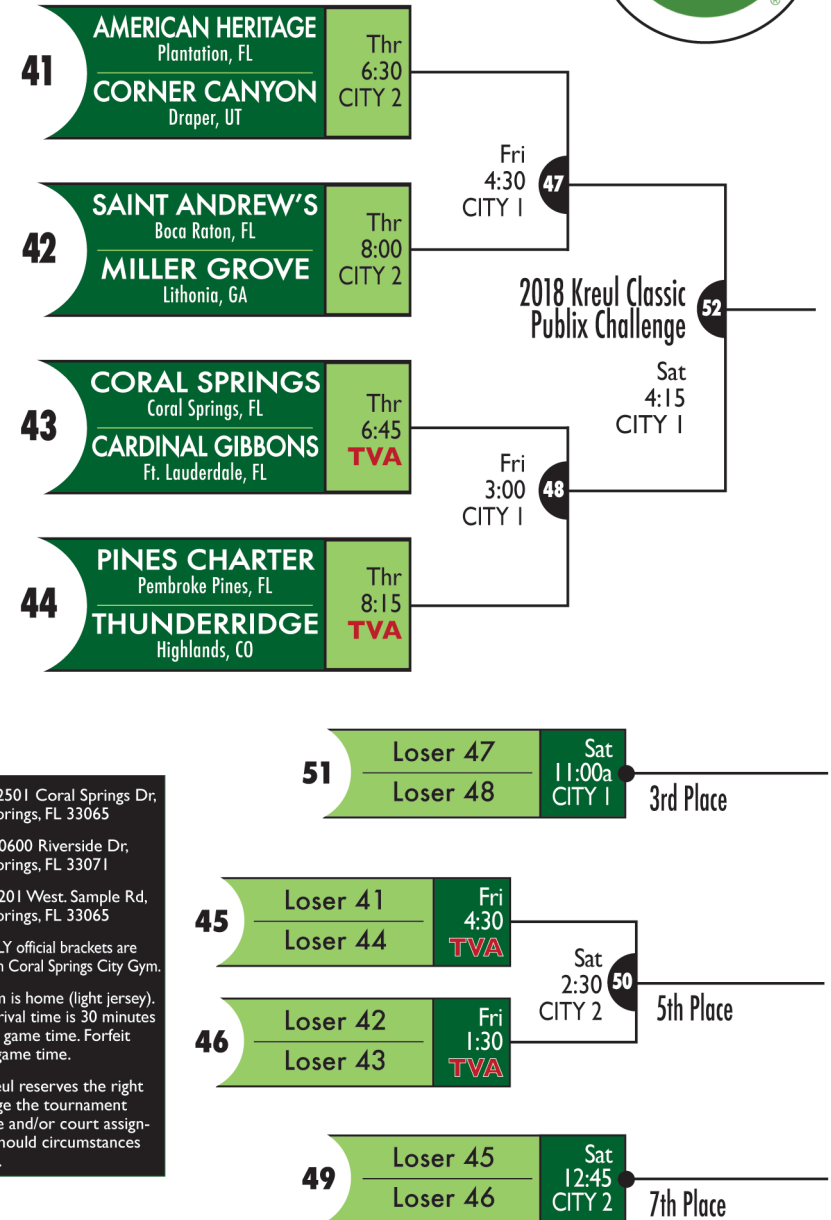

2018 KREUL CLASSIC

29th annual tournament featuring top-caliber teams from New York, New Jersey, Pennsylvania, Georgia, Alabama, Colorado, Nevada, Utah, Oklahoma, Tennessee & Florida

December 19 - 22

Opening round games begin on Wednesday 12/19 & Thursday 12/20
Championship Finals on Saturday 12/22

All games are PM (afternoon/evening) unless indicated

CITY1 & CITY2: Coral Springs City Gym, 2501 Coral Springs Dr, Coral Springs, 33065

TVA: JP Taravella High, 10600 Riverside Dr, Coral Springs, 33071

CHS: Coral Springs High, 7201 West Sample Rd, Coral Springs, 33071

Connect with us:

kreul.com • twitter: @KreulClassic • facebook.com/thekreul

Download our free mobile app for Apple and Android

by searching "Kreul Basketball App" in your store

2018 KREUL CLASSIC

CITY: 2501 Coral Springs Dr, Coral Springs, FL 33065
TVA: 10600 Riverside Dr, Coral Springs, FL 33071
CHS: 7201 West Sample Rd, Coral Springs, FL 33065

The ONLY official brackets are located in Coral Springs City Gym.

Top team is home (light jersey). Team arrival time is 30 minutes prior to game time. Forfeit time is game time.

The Kreul reserves the right to change the tournament schedule and/or court assignments should circumstances warrant.