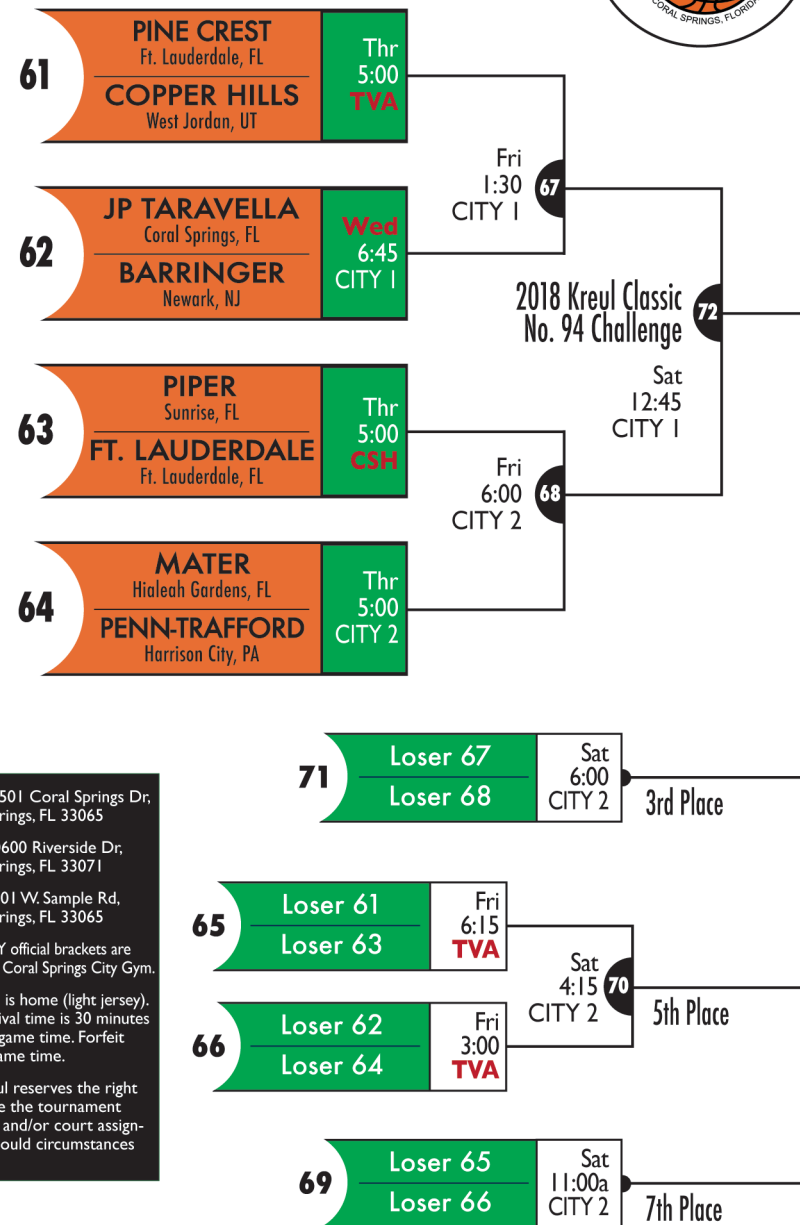

2018 KREUL CLASSIC

29th annual tournament featuring top-caliber teams from New York, New Jersey, Pennsylvania, Georgia, Alabama, Colorado, Nevada, Utah, Oklahoma, Tennessee & Florida

December 19 - 22

Opening round games begin on Wednesday 12/19 & Thursday 12/20
Championship Finals on Saturday 12/22

All games are PM (afternoon/evening) unless indicated

CITY1 & CITY2: Coral Springs City Gym, 2501 Coral Springs Dr, Coral Springs, 33065

TVA: JP Taravella High, 10600 Riverside Dr, Coral Springs, 33071

CHS: Coral Springs High, 7201 West Sample Rd, Coral Springs, 33071

Connect with us:

kreul.com • twitter: @KreulClassic • facebook.com/thekreul

Download our free mobile app for Apple and Android by searching "Kreul Basketball App" in your store

2018 KREUL CLASSIC

CITY: 2501 Coral Springs Dr, Coral Springs, FL 33065
TVA: 10600 Riverside Dr, Coral Springs, FL 33071
CHS: 7201 W. Sample Rd, Coral Springs, FL 33065
 The ONLY official brackets are located in Coral Springs City Gym.
 Top team is home (light jersey). Team arrival time is 30 minutes prior to game time. Forfeit time is game time.
 The Kreul reserves the right to change the tournament schedule and/or court assignments should circumstances warrant.