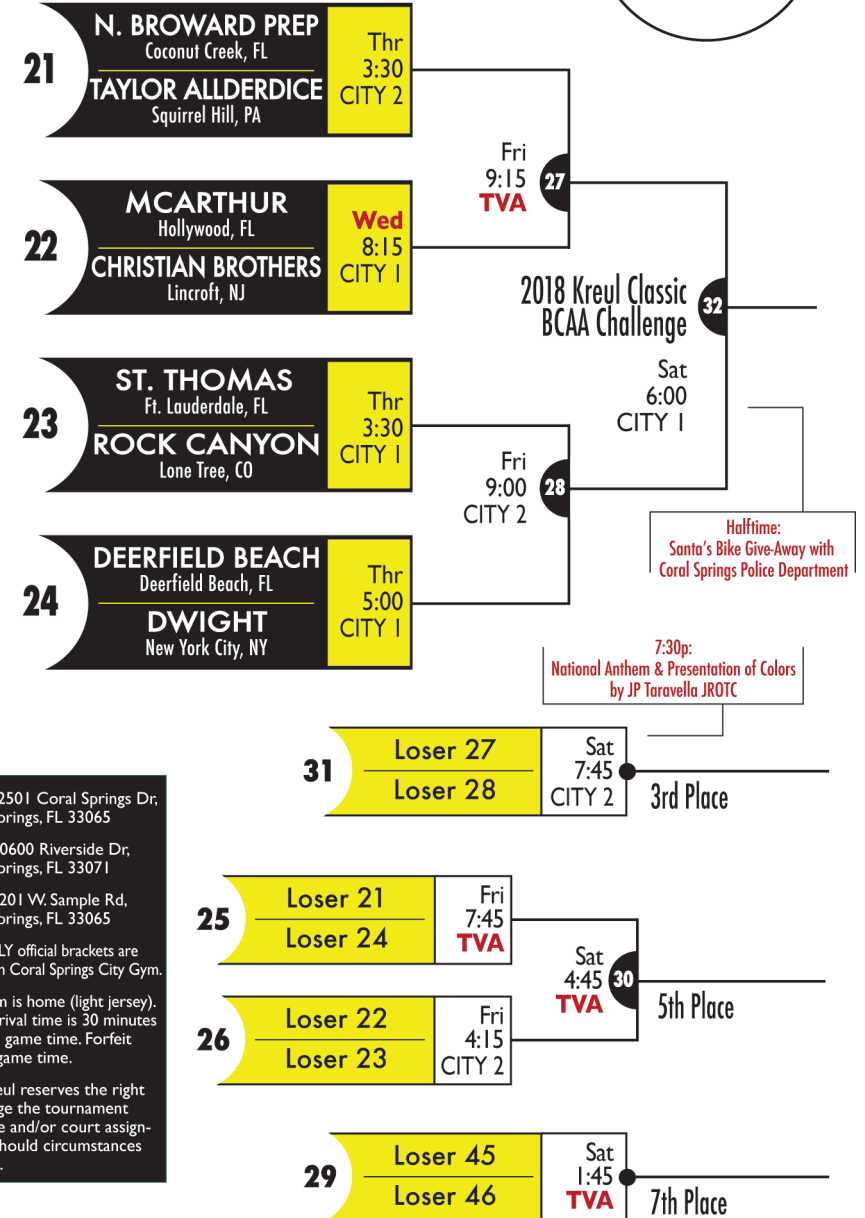

2018 KREUL CLASSIC

29th annual tournament featuring top-caliber teams from New York, New Jersey, Pennsylvania, Georgia, Alabama, Colorado, Nevada, Utah, Oklahoma, Tennessee & Florida

December 19 - 22

Opening round games begin on Wednesday 12/19 & Thursday 12/20
Championship Finals on Saturday 12/22

All games are PM (afternoon/evening) unless indicated

CITY1 & CITY2: Coral Springs City Gym, 2501 Coral Springs Dr, Coral Springs, 33065

TVA: JP Taravella High, 10600 Riverside Dr, Coral Springs, 33071

CHS: Coral Springs High, 7201 West Sample Rd, Coral Springs, 33071

Connect with us:

kreul.com • twitter: @KreulClassic • facebook.com/thekreul

Download our free mobile app for Apple and Android by searching "Kreul Basketball App" in your store

2018 KREUL CLASSIC

CITY: 2501 Coral Springs Dr, Coral Springs, FL 33065
TVA: 10600 Riverside Dr, Coral Springs, FL 33071
CHS: 7201 W. Sample Rd, Coral Springs, FL 33065

The ONLY official brackets are located in Coral Springs City Gym.

Top team is home (light jersey). Team arrival time is 30 minutes prior to game time. Forfeit time is game time.

The Kreul reserves the right to change the tournament schedule and/or court assignments should circumstances warrant.