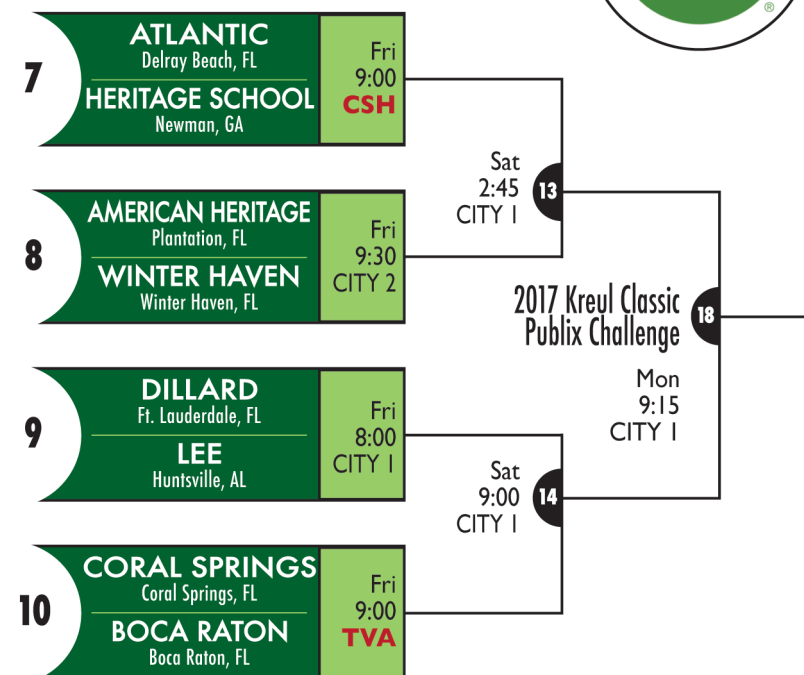

2017 KREUL CLASSIC

28th annual tournament featuring top-caliber teams from New York, New Jersey, Pennsylvania, Georgia, Maryland, Alabama, Florida and Washington, DC

December 15 - 18

All brackets begin on Friday 12/15
with Championship Finals on Monday 12/18

All games are PM (afternoon/evening) unless indicated

CITY1 & CITY2: Coral Springs City Gym, 2501 Coral Springs Dr, Coral Springs, 33065

TVA: JP Taravella High, 10600 Riverside Dr, Coral Springs, 33071

CHS: Coral Springs High, 7201 West Sample Rd, Coral Springs, 33071

Connect with us:

kreul.com • twitter: @KreulClassic • facebook.com/thekreul
Download our free mobile app for Apple and Android
by searching kreul basketball in your store

2017 KREUL CLASSIC

CITY: 2501 Coral Springs Dr, Coral Springs, FL 33065
TVA: 10600 Riverside Dr, Coral Springs, FL 33071
CHS: 7201 West Sample Rd, Coral Springs, FL 33065
The ONLY official brackets are located in Coral Springs City Gym.
Top team is home (light jersey). Team arrival time is 30 minutes prior to game time. Forfeit time is game time.
The Kreul reserves the right to change the tournament schedule and/or court assignments should circumstances warrant.