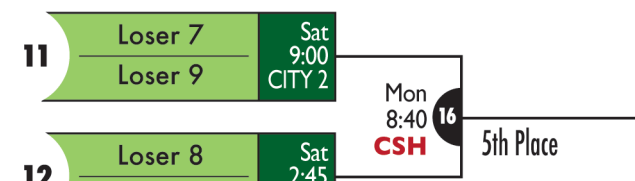

2017 KREUL CLASSIC

28th annual tournament featuring top-caliber teams from New York, New Jersey, Pennsylvania, Georgia, Maryland, Alabama, Florida and Washington, DC

December 15 - 18

All brackets begin on Friday 12/15
with Championship Finals on Monday 12/18

All games are PM (afternoon/evening) unless indicated

CITY1 & CITY2: Coral Springs City Gym, 2501 Coral Springs Dr, Coral Springs, 33065

TVA: JP Taravella High, 10600 Riverside Dr, Coral Springs, 33071

CHS: Coral Springs High, 7201 West Sample Rd, Coral Springs, 33071

Connect with us:

kreul.com • twitter: @KreulClassic • facebook.com/thekreul
Download our free mobile app for Apple and Android
by searching kreul basketball in your store

2017 KREUL CLASSIC

CITY: 2501 Coral Springs Dr, Coral Springs, FL 33065
TVA: 10600 Riverside Dr, Coral Springs, FL 33071
CHS: 7201 West Sample Rd, Coral Springs, FL 33065
The ONLY official brackets are located in Coral Springs City Gym.
Top team is home (light jersey). Team arrival time is 30 minutes prior to game time. Forfeit time is game time.
The Kreul reserves the right to change the tournament schedule and/or court assignments should circumstances warrant.