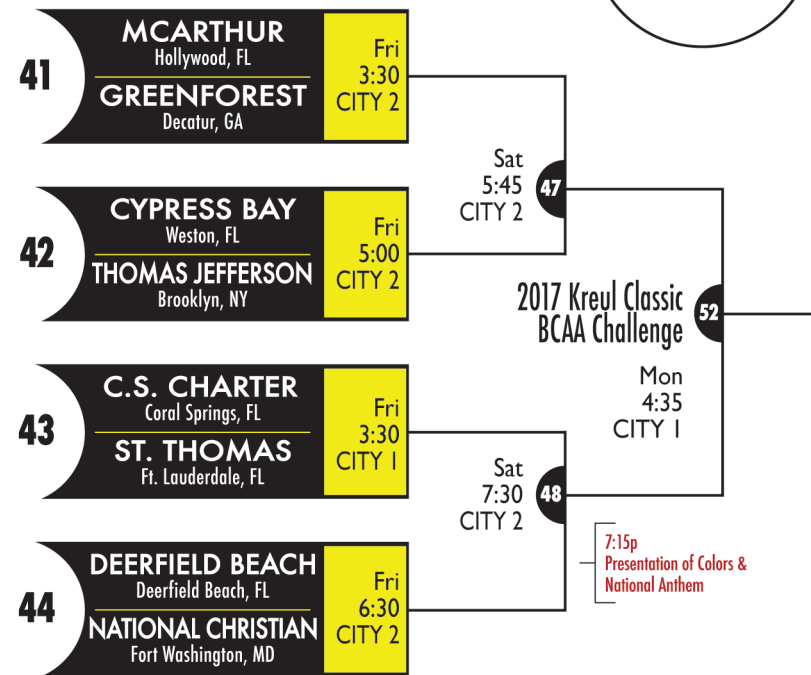

2017 KREUL CLASSIC

28th annual tournament featuring top-caliber teams from New York, New Jersey, Pennsylvania, Georgia, Maryland, Alabama, Florida and Washington, DC

December 15 - 18

All brackets begin on Friday 12/15
with Championship Finals on Monday 12/18

All games are PM (afternoon/evening) unless indicated

CITY1 & CITY2: Coral Springs City Gym, 2501 Coral Springs Dr, Coral Springs, 33065

TVA: JP Taravella High, 10600 Riverside Dr, Coral Springs, 33071

CHS: Coral Springs High, 7201 West Sample Rd, Coral Springs, 33071

Connect with us:

kreul.com • twitter: @KreulClassic • facebook.com/thekreul

Download our free mobile app for Apple and Android
by searching kreul basketball in your store

2017 KREUL CLASSIC

CITY: 2501 Coral Springs Dr, Coral Springs, FL 33065

TVA: 10600 Riverside Dr, Coral Springs, FL 33071

CHS: 3205 N. University Dr, Coral Springs, FL 33071

The ONLY official brackets are located in Coral Springs City Gym.

Top team is home (light jersey). Team arrival time is 30 minutes prior to game time. Forfeit time is game time.

The Kreul reserves the right to change the tournament schedule and/or court assignments should circumstances warrant.