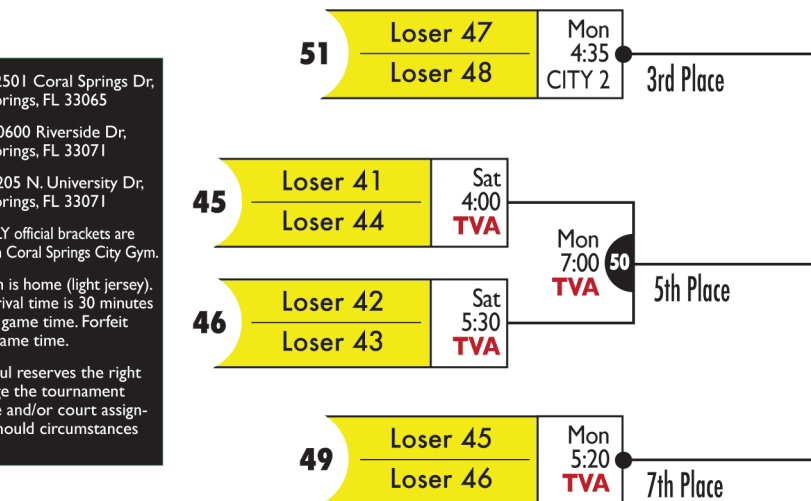

2017 KREUL CLASSIC

28th annual tournament featuring top-caliber teams from New York, New Jersey, Pennsylvania, Georgia, Maryland, Alabama, Florida and Washington, DC

December 15 - 18

All brackets begin on Friday 12/15
with Championship Finals on Monday 12/18

All games are PM (afternoon/evening) unless indicated

CITY1 & CITY2: Coral Springs City Gym, 2501 Coral Springs Dr, Coral Springs, 33065

TVA: JP Taravella High, 10600 Riverside Dr, Coral Springs, 33071

CHS: Coral Springs High, 7201 West Sample Rd, Coral Springs, 33071

Connect with us:

kreul.com • twitter: @KreulClassic • facebook.com/thekreul

Download our free mobile app for Apple and Android
by searching kreul basketball in your store

2017 KREUL CLASSIC

CITY: 2501 Coral Springs Dr, Coral Springs, FL 33065

TVA: 10600 Riverside Dr, Coral Springs, FL 33071

CHS: 3205 N. University Dr, Coral Springs, FL 33071

The ONLY official brackets are located in Coral Springs City Gym.

Top team is home (light jersey). Team arrival time is 30 minutes prior to game time. Forfeit time is game time.

The Kreul reserves the right to change the tournament schedule and/or court assignments should circumstances warrant.