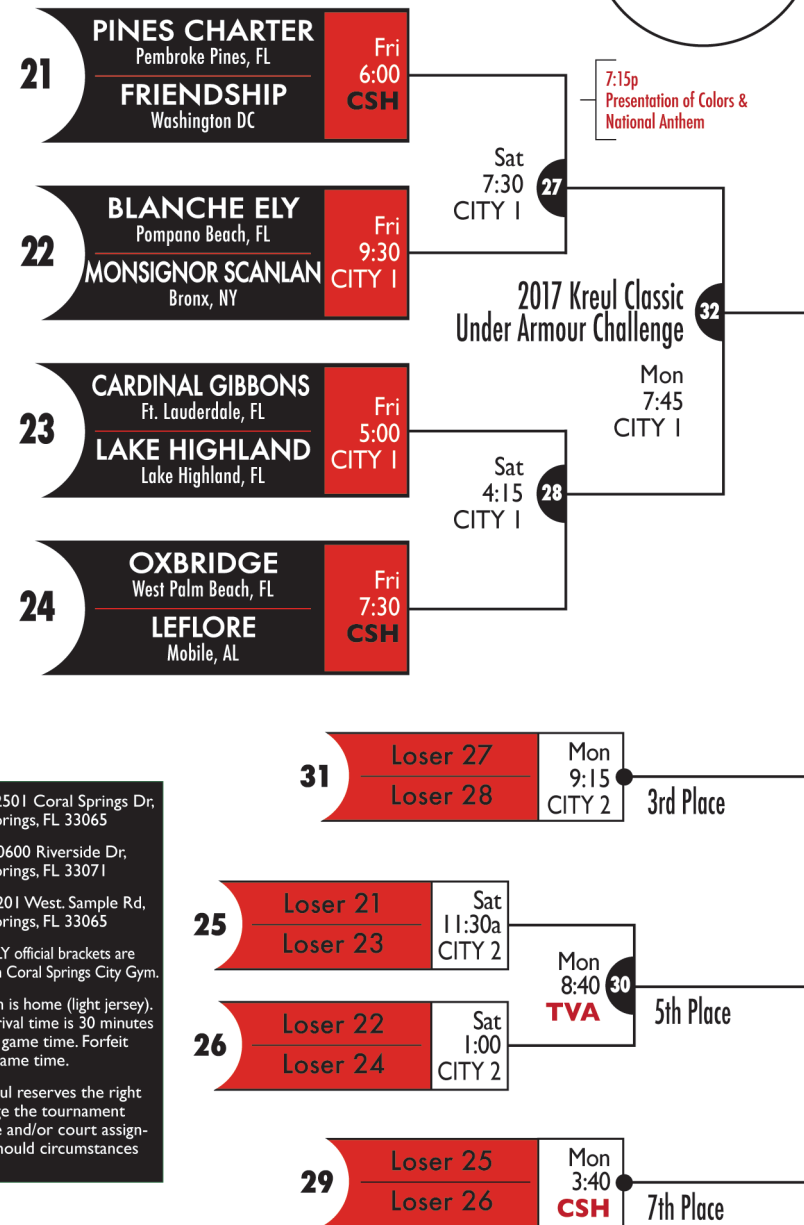

2017 KREUL CLASSIC

28th annual tournament featuring top-caliber teams from New York, New Jersey, Pennsylvania, Georgia, Maryland, Alabama, Florida and Washington, DC

December 15 - 18

All brackets begin on Friday 12/15
with Championship Finals on Monday 12/18

All games are PM (afternoon/evening) unless indicated

CITY1 & CITY2: Coral Springs City Gym, 2501 Coral Springs Dr, Coral Springs, 33065

TVA: JP Taravella High, 10600 Riverside Dr, Coral Springs, 33071

CSH: Coral Springs High, 7201 West Sample Rd, Coral Springs, 33071

Connect with us:

kreul.com • twitter: @KreulClassic • facebook.com/thekreul

Download our free mobile app for Apple and Android
by searching kreul basketball in your store

2017 KREUL CLASSIC

CITY: 2501 Coral Springs Dr, Coral Springs, FL 33065
TVA: 10600 Riverside Dr, Coral Springs, FL 33071
CSH: 7201 West Sample Rd, Coral Springs, FL 33065
 The ONLY official brackets are located in Coral Springs City Gym.
 Top team is home (light jersey). Team arrival time is 30 minutes prior to game time. Forfeit time is game time.
 The Kreul reserves the right to change the tournament schedule and/or court assignments should circumstances warrant.