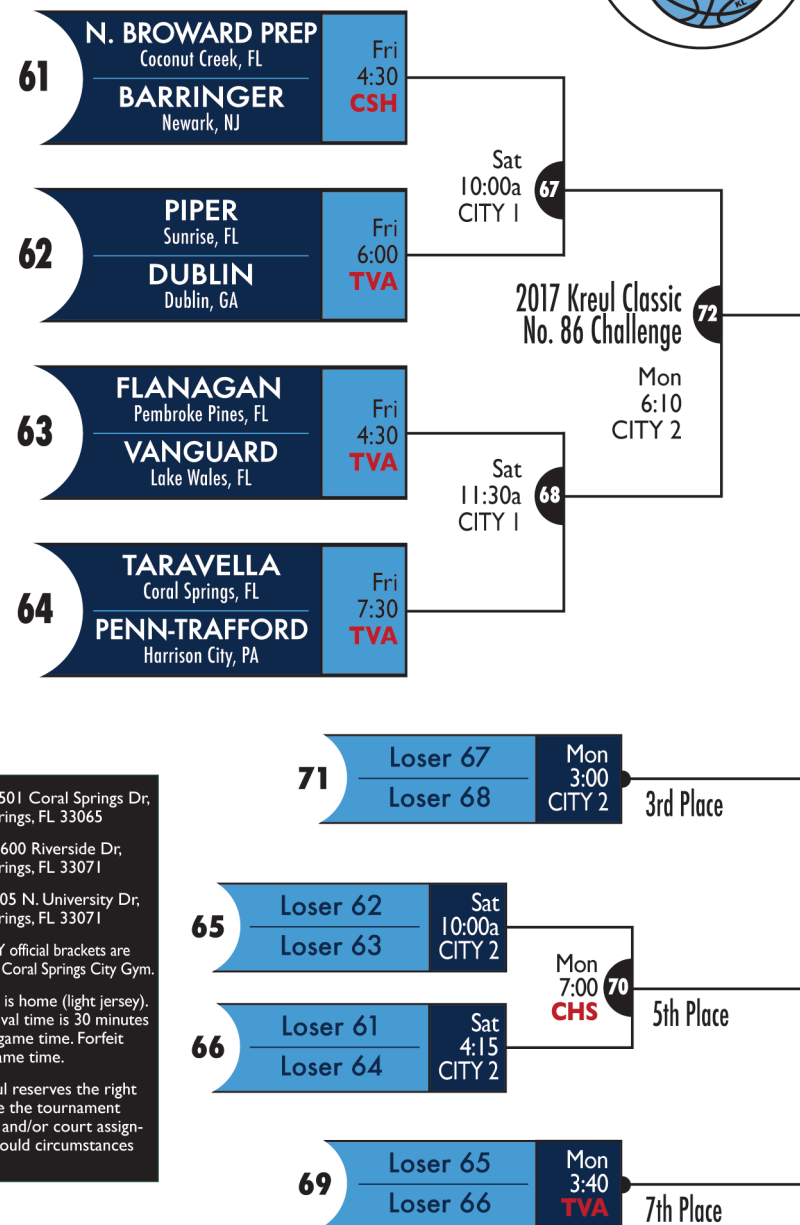

2017 KREUL CLASSIC

28th annual tournament featuring top-caliber teams from New York, New Jersey, Pennsylvania, Georgia, Maryland, Alabama, Florida and Washington, DC

December 15 - 18

All brackets begin on Friday 12/15
with Championship Finals on Monday 12/18

All games are PM (afternoon/evening) unless indicated

CITY1 & CITY2: Coral Springs City Gym, 2501 Coral Springs Dr, Coral Springs, 33065

TVA: JP Taravella High, 10600 Riverside Dr, Coral Springs, 33071

CHS: Coral Springs High, 7201 West Sample Rd, Coral Springs, 33071

Connect with us:

kreul.com • twitter: @KreulClassic • facebook.com/thekreul

Download our free mobile app for Apple and Android
by searching kreul basketball in your store

2017 KREUL CLASSIC

CITY: 2501 Coral Springs Dr, Coral Springs, FL 33065

TVA: 10600 Riverside Dr, Coral Springs, FL 33071

CHS: 3205 N. University Dr, Coral Springs, FL 33071

The ONLY official brackets are located in Coral Springs City Gym.

Top team is home (light jersey). Team arrival time is 30 minutes prior to game time. Forfeit time is game time.

The Kreul reserves the right to change the tournament schedule and/or court assignments should circumstances warrant.