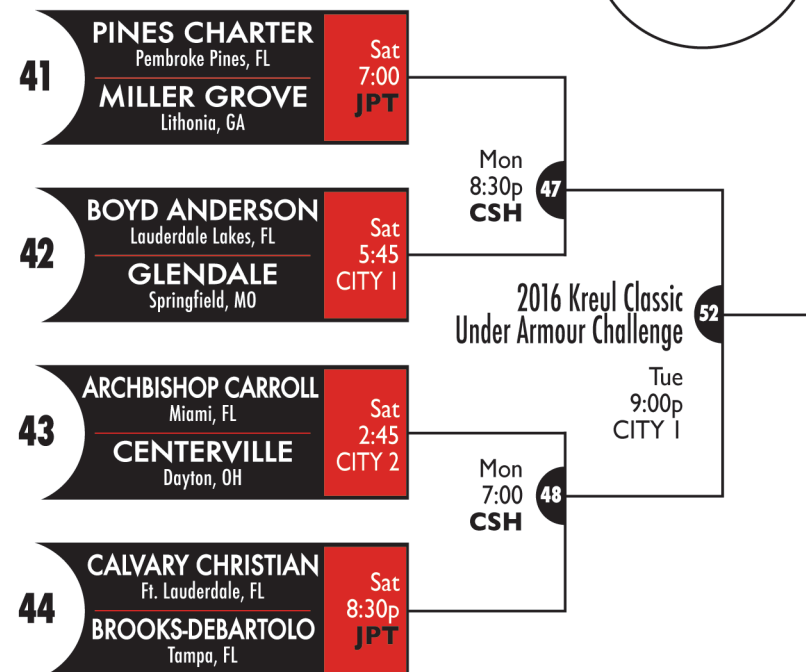

2016 KREUL CLASSIC

27th annual tournament featuring top-caliber teams from New York, New Jersey, Texas, Ohio, Virginia, Missouri, Alabama, Connecticut, Georgia, Florida, Washington DC and Canada

December 16 - 20

JPT: JP Taravella High, 10600 Riverside Dr, Coral Springs, 33071

CHS: Coral Springs High, 7201 West Sample Rd, Coral Springs, 33071

CRT: Coral Springs Charter, 3205 N. University Dr, Coral Springs, 33065

Connect with us:

kreul.com • twitter: @KreulClassic • facebook.com/thekreul

Download our free mobile app for Apple and Android

by searching kreul basketball in your store

2016 KREUL CLASSIC

CITY1: 2501 Coral Springs Dr, Coral Springs, FL 33065
JPT: 10600 Riverside Dr, Coral Springs, FL 33071
CHS: 7201 West Sample Rd, Coral Springs, FL 33065
 The ONLY official brackets are located in Coral Springs City Gym.
 Top team is home (light jersey). Team arrival time is 30 minutes prior to game time. Forfeit time is game time.
 The Kreul reserves the right to change the tournament schedule and/or court assignments should circumstances warrant.