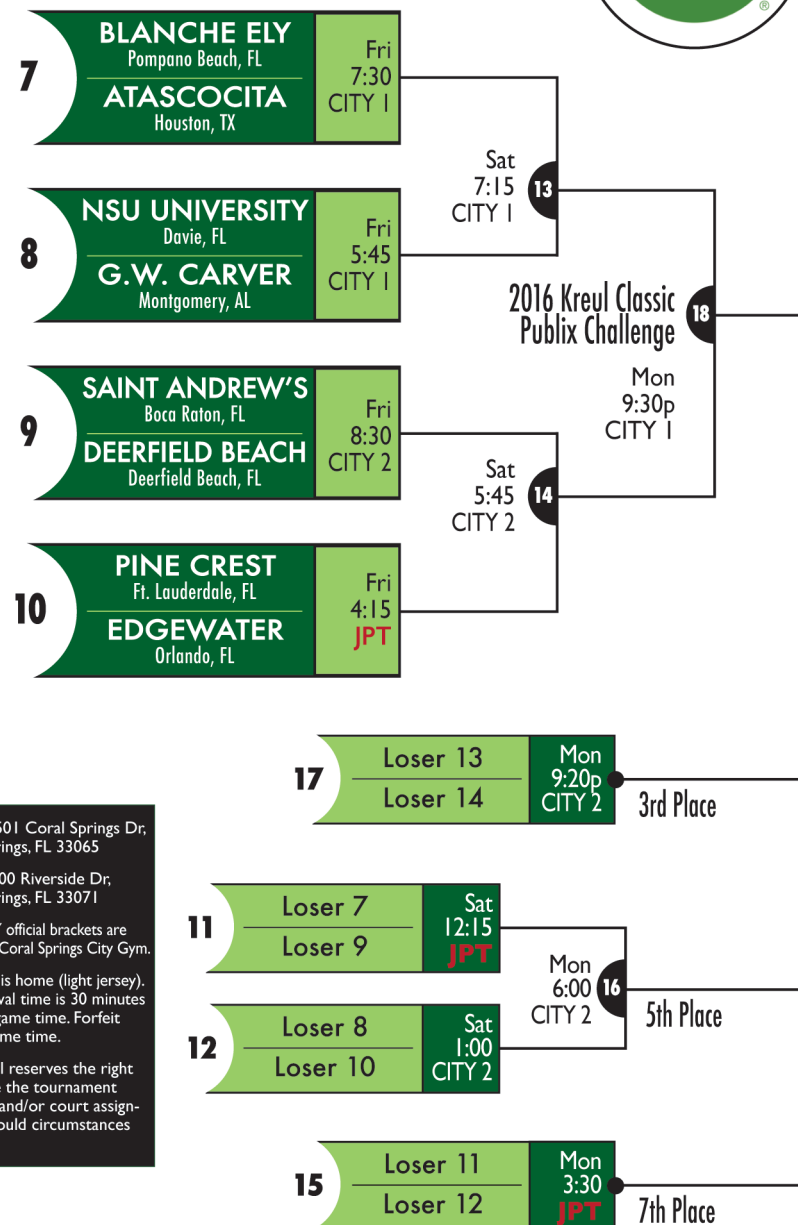

2016 KREUL CLASSIC

27th annual tournament featuring top-caliber teams from New York, New Jersey, Texas, Ohio, Virginia, Missouri, Alabama, Connecticut, Georgia, Florida, Washington DC and Canada

December 16 - 20

Games begin on Friday 12/16: Kreul Elite, Publix, Coral Springs, PSI 91 Challenges

Games begin on Saturday 12/17: Under Armour, BCAA, No. 82 Challenges

CITY1 & CITY2: Coral Springs City Gym, 2501 Coral Springs Dr, Coral Springs, 33065

JPT: JP Taravella High, 10600 Riverside Dr, Coral Springs, 33071

CHS: Coral Springs High, 7201 West Sample Rd, Coral Springs, 33071

CRT: Coral Springs Charter, 3205 N. University Dr, Coral Springs, 33065

Connect with us:

kreul.com • twitter: @KreulClassic • facebook.com/thekreul

Download our free mobile app for Apple and Android by searching kreul basketball in your store

2016 KREUL CLASSIC

CITY: 2501 Coral Springs Dr, Coral Springs, FL 33065

JPT: 10600 Riverside Dr, Coral Springs, FL 33071

The ONLY official brackets are located in Coral Springs City Gym.

Top team is home (light jersey). Team arrival time is 30 minutes prior to game time. Forfeit time is game time.

The Kreul reserves the right to change the tournament schedule and/or court assignments should circumstances warrant.