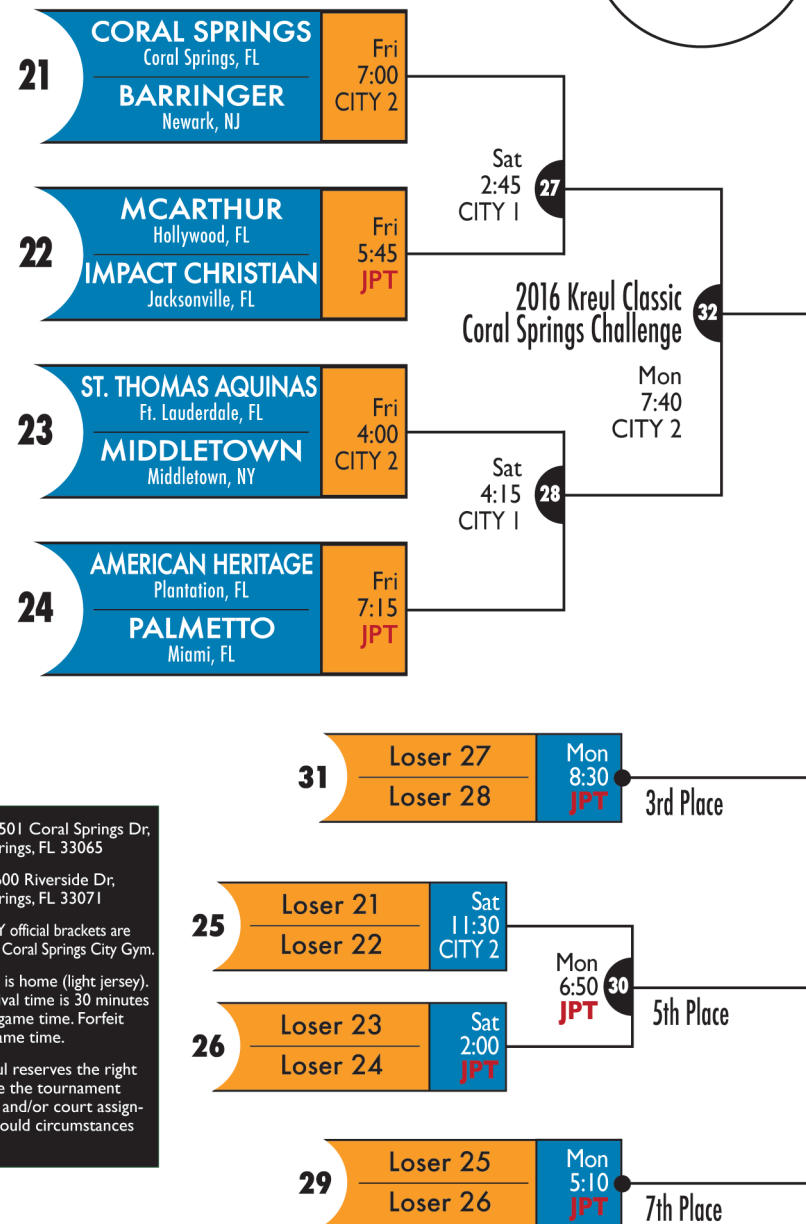

2016 KREUL CLASSIC

27th annual tournament featuring top-caliber teams from New York, New Jersey, Texas, Ohio, Virginia, Missouri, Alabama, Connecticut, Georgia, Florida, Washington DC and Canada

December 16 - 20

Games begin on Friday 12/16: Kreul Elite, Publix, Coral Springs, PSI 91 Challenges

Games begin on Saturday 12/17: Under Armour, BCAA, No. 82 Challenges

CITY1 & CITY2: Coral Springs City Gym, 2501 Coral Springs Dr, Coral Springs, 33065

JPT: JP Taravella High, 10600 Riverside Dr, Coral Springs, 33071

CHS: Coral Springs High, 7201 West Sample Rd, Coral Springs, 33071

CRT: Coral Springs Charter, 3205 N. University Dr, Coral Springs, 33065

Connect with us:

kreul.com • twitter: @KreulClassic • facebook.com/thekreul

Download our free mobile app for Apple and Android by searching kreul basketball in your store

2016 KREUL CLASSIC

CITY: 2501 Coral Springs Dr, Coral Springs, FL 33065
JPT: 10600 Riverside Dr, Coral Springs, FL 33071
 The ONLY official brackets are located in Coral Springs City Gym.
 Top team is home (light jersey). Team arrival time is 30 minutes prior to game time. Forfeit time is game time.
 The Kreul reserves the right to change the tournament schedule and/or court assignments should circumstances warrant.