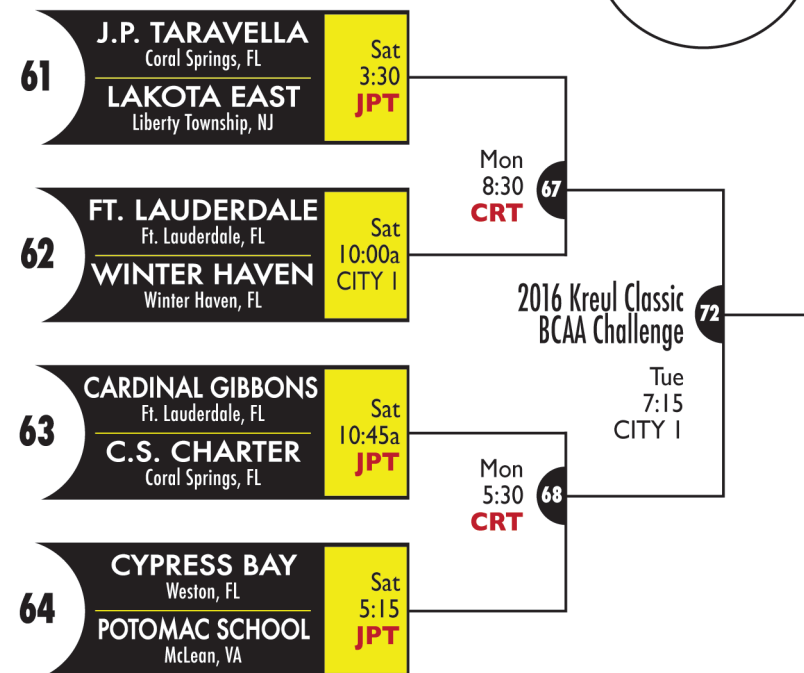

2016 KREUL CLASSIC

27th annual tournament featuring top-caliber teams from New York, New Jersey, Texas, Ohio, Virginia, Missouri, Alabama, Connecticut, Georgia, Florida, Washington DC and Canada

December 16 - 20

JPT: JP Taravella High, 10600 Riverside Dr, Coral Springs, 33071

CHS: Coral Springs High, 7201 West Sample Rd, Coral Springs, 33071

CRT: Coral Springs Charter, 3205 N. University Dr, Coral Springs, 33065

Connect with us:

kreul.com • twitter: @KreulClassic • facebook.com/thekreul

Download our free mobile app for Apple and Android by searching kreul basketball in your store

2016 KREUL CLASSIC

CITY: 2501 Coral Springs Dr, Coral Springs, FL 33065
JPT: 10600 Riverside Dr, Coral Springs, FL 33071
CRT: 3205 N. University Dr, Coral Springs, FL 33071
 The ONLY official brackets are located in Coral Springs City Gym.
 Top team is home (light jersey). Team arrival time is 30 minutes prior to game time. Forfeit time is game time.
 The Kreul reserves the right to change the tournament schedule and/or court assignments should circumstances warrant.